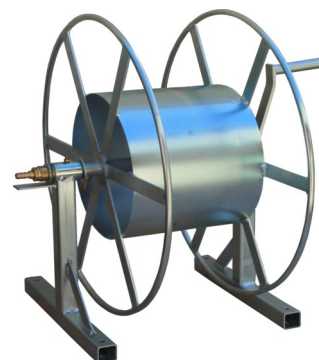

RECOILA RETRACTABLE HOSE REEL

AUSTRALIAN MADE

- AUTOMATIC RETRACTION
  - VIRTUALLY MAINTENANCE FREE
  - TOTALLY ENCLOSED LIFE LUBRICATED SPRING
    - LIGHTWEIGHT - PORTABLE
    - TOUGH U.V. STABILISED OUTER CASE
    - SWIVEL MOUNTING
    - COMPREHENSIVE WARRANTY

PART No	PRODUCT	WORKING PRESSURE	HOSE LENGTH	HOSE SIZE	HOSE TYPE	INLET FITTING	OUTLET FITTING	COLOUR
15AW1015	AIR / WATER	240PSI	15Mtr	10mm	TPR	3/8BSP Fem	3/8BSP Male	Blue
15AW1020	AIR / WATER	240PSI	20Mtr	10mm	TPR	3/8BSP Fem	3/8BSP Male	Blue
15AW1215	AIR / WATER	240PSI	15Mtr	12mm	TPR	1/2BSP Fem	1/2BSP Male	Blue
15G1218	GARDEN WATER	240PSI	18Mtr	12mm	GARDEN	1/2BSP Fem	Hose Nozzle	Blue

Recoila offer a comprehensive range of Australian made retractable hose reels. These include: Oxy-Acetylene, Hot Wash, Lubrication, Chemical and Electrical. Please contact our sales staff with any inquiries.

HEAVY DUTY MANUAL HOSE REELERS

These reels are heavy duty, fully galvanised with greased axle and grease ports. **MADE IN AUSTRALIA**

PART No	HOSE ID	LENGTH	A	B	C	D	E	F
15HR-11	10mm (3/8)	50Mtr	460	500	425	170	200	310
15HR-12	10mm (3/8)	100Mtr	540	510	515	250	210	310
15HR-8	12mm (1/2)	50Mtr	460	500	425	170	200	350
15HR-1	12mm (1/2)	100Mtr	460	640	425	170	380	450
15HR-2	12mm (1/2)	100Mtr	540	600	515	250	300	410
15HR-12B	20mm (3/4)	40Mtr	540	510	515	250	210	310
15HR-2A	20mm (3/4)	100Mtr	630	600	600	250	300	410
15HR-12D	23mm (1")	25Mtr	540	510	515	250	210	310

Other types of reels including stainless steel are available. Reels can be modified to suit customer requirements.

MANUAL HOSE REEL

- Contains 30m of 3/8" ID Polyurethane Braided Hose
- 3/8"bsp Male Swivel Ends
- 360° Swivel metal base
- 220PSI Working Pressure

PART No: 15HR1030