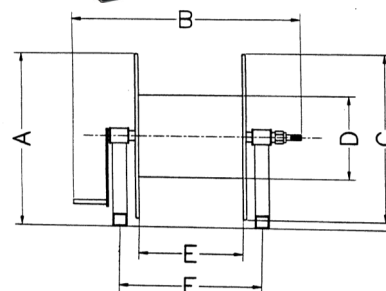

RECOILA RETRACTABLE HOSE REEL

AUSTRALIAN MADE

- AUTOMATIC RETRACTION
  - VIRTUALLY MAINTENANCE FREE
  - TOTALLY ENCLOSED LIFE LUBRICATED SPRING
    - LIGHTWEIGHT - PORTABLE
    - TOUGH U.V. STABILISED OUTER CASE
    - SWIVEL MOUNTING
    - COMPREHENSIVE WARRANTY

PART No	PRODUCT	WORKING PRESSURE	HOSE LENGTH	HOSE SIZE	HOSE TYPE	INLET FITTING	OUTLET FITTING	COLOUR
15AW1015	AIR / WATER	240PSI	15Mtr	10mm	TPR	3/8BSP Fem	3/8BSP Male	Blue
15AW1020	AIR / WATER	240PSI	20Mtr	10mm	TPR	3/8BSP Fem	3/8BSP Male	Blue
15AW1215	AIR / WATER	240PSI	15Mtr	12mm	TPR	1/2BSP Fem	1/2BSP Male	Blue
15G1218	GARDEN WATER	240PSI	18Mtr	12mm	GARDEN	1/2BSP Fem	Hose Nozzle	Blue

Recoila offer a comprehensive range of Australian made retractable hose reels. These include: Oxy-Acetylene, Hot Wash, Lubrication, Chemical and Electrical. Please contact our sales staff with any inquiries.

HEAVY DUTY MANUAL HOSE REELERS

These reels are heavy duty, fully galvanised with greased axle and grease ports. **MADE IN AUSTRALIA**

PART No	HOSE ID	LENGTH	A	B	C	D	E	F
15HR-11	10mm (3/8)	50Mtr	460	500	425	170	200	310
15HR-12	10mm (3/8)	100Mtr	540	510	515	250	210	310
15HR-8	12mm (1/2)	50Mtr	460	500	425	170	200	350
15HR-1	12mm (1/2)	100Mtr	460	640	425	170	380	450
15HR-2	12mm (1/2)	100Mtr	540	600	515	250	300	410
15HR-12B	20mm (3/4)	40Mtr	540	510	515	250	210	310
15HR-2A	20mm (3/4)	100Mtr	630	600	600	250	300	410
15HR-12D	23mm (1")	25Mtr	540	510	515	250	210	310

Other types of reels including stainless steel are available. Reels can be modified to suit customer requirements.

MANUAL HOSE REEL

- Contains 30m of 3/8" ID Polyurethane Braided Hose
- 3/8"bsp Male Swivel Ends
- 360° Swivel metal base
- 220PSI Working Pressure

PART No: 15HR1030